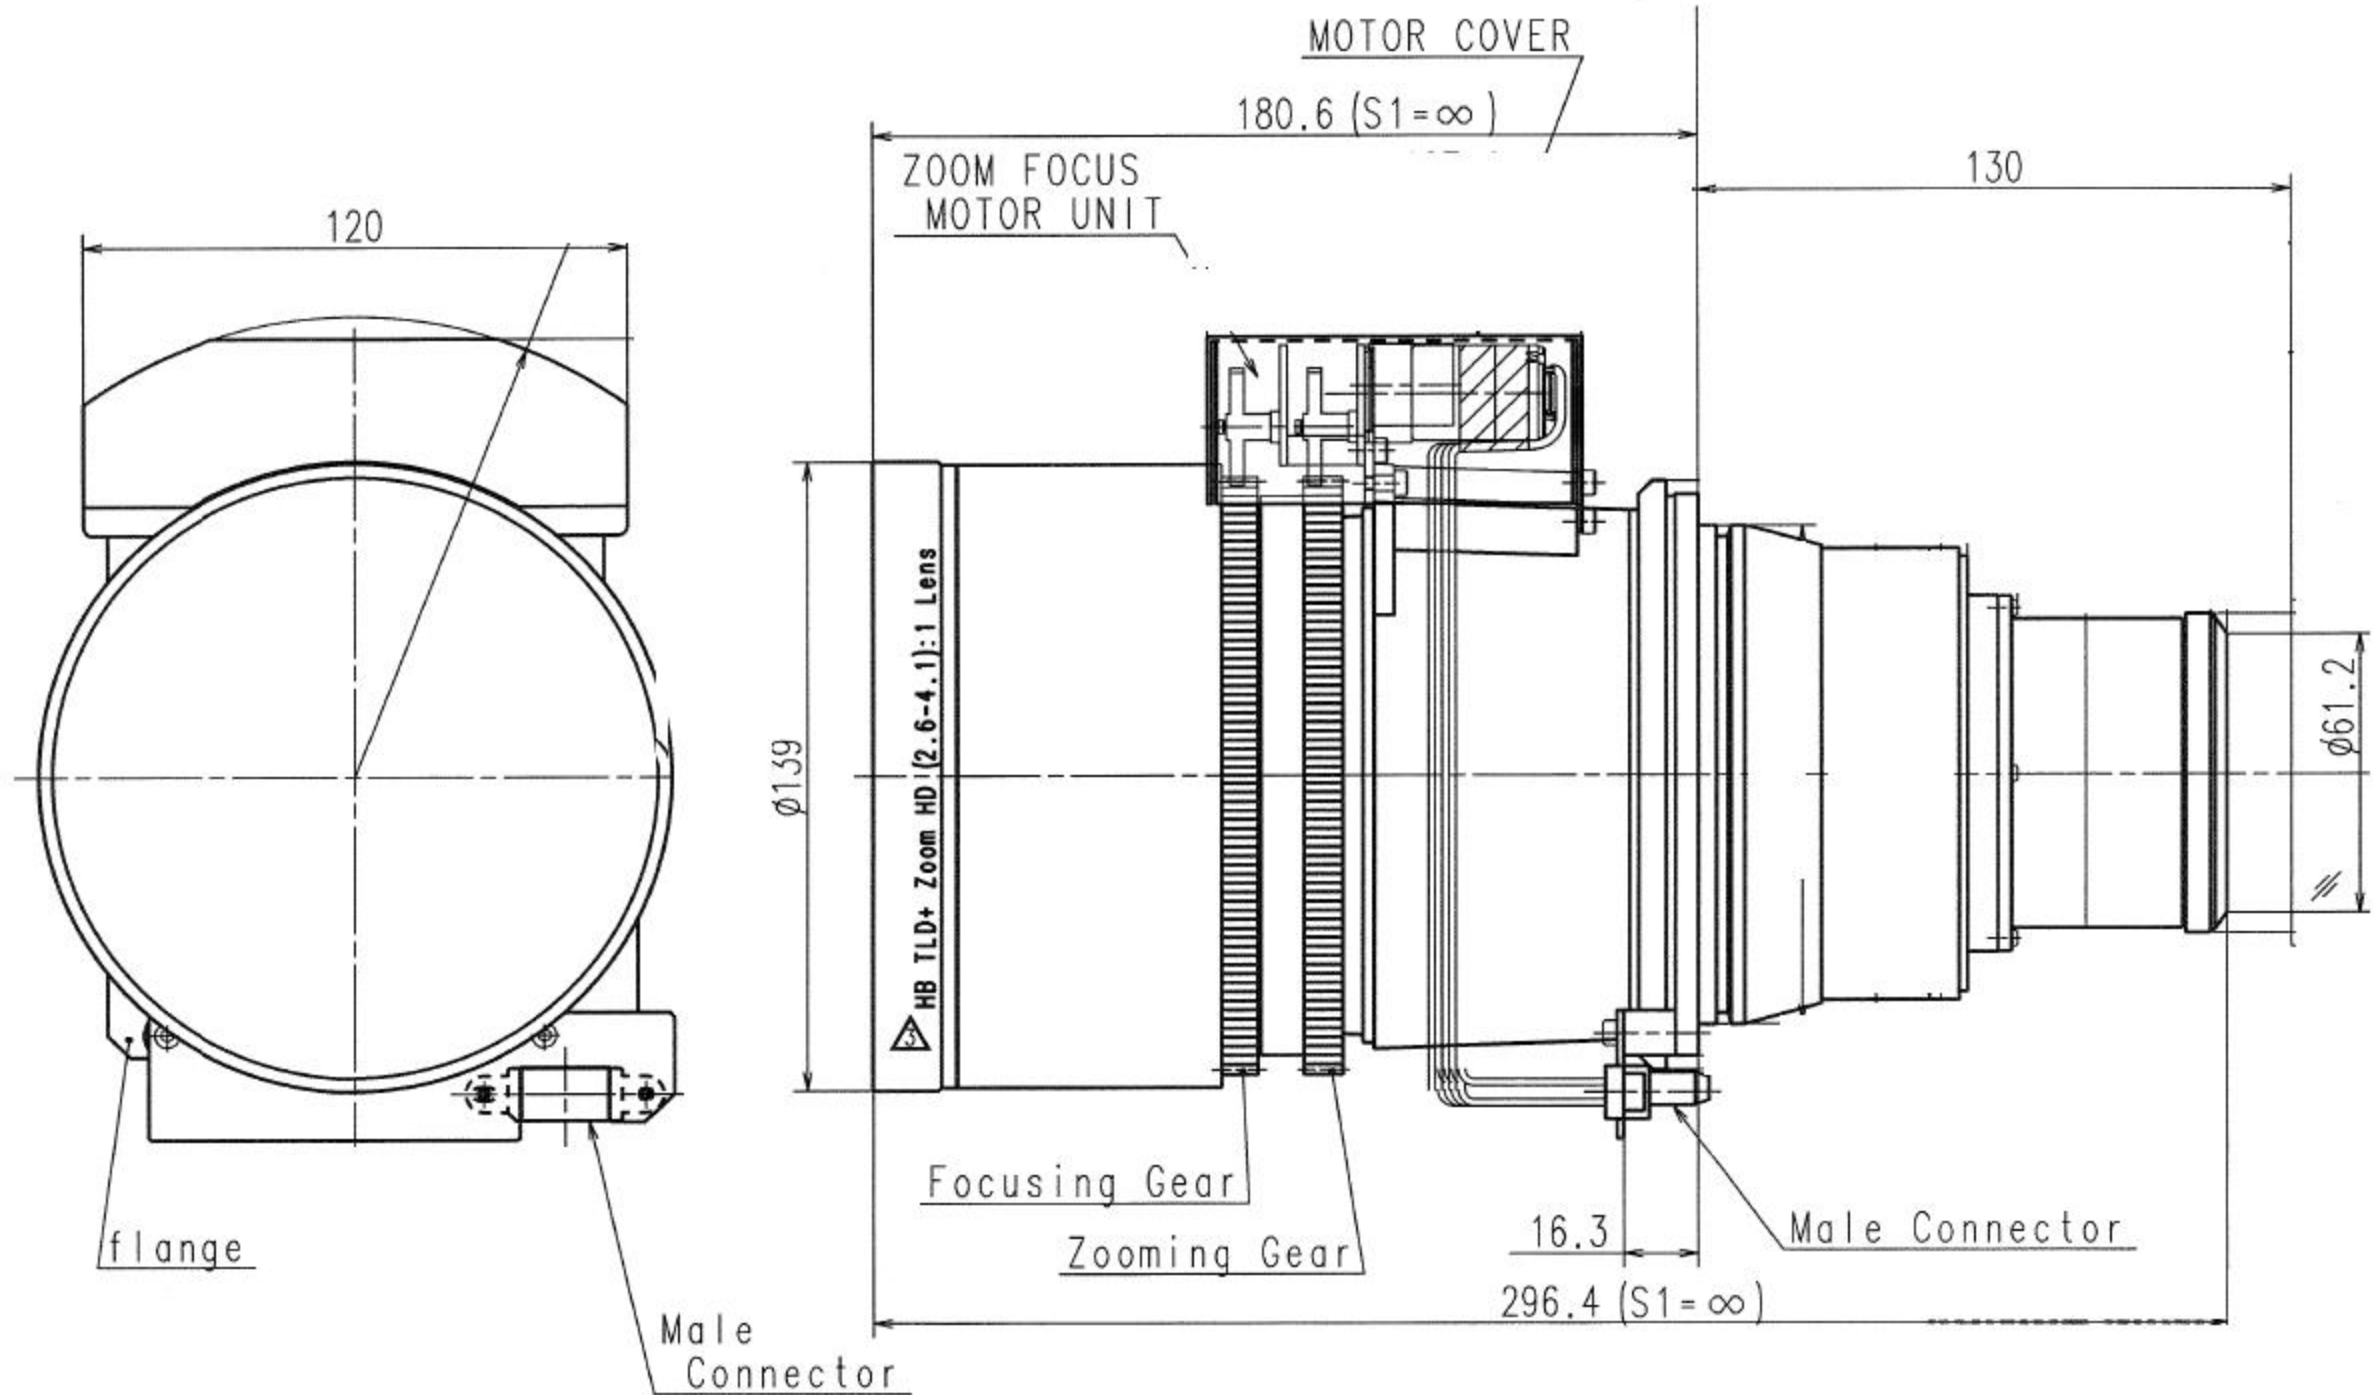

(SXGA+ 2.77-4.51:1)
 (1080P 2.56-4.16:1)

SXGA+ 2.8-4.5:1 ZOOM LENS

Lens Marking