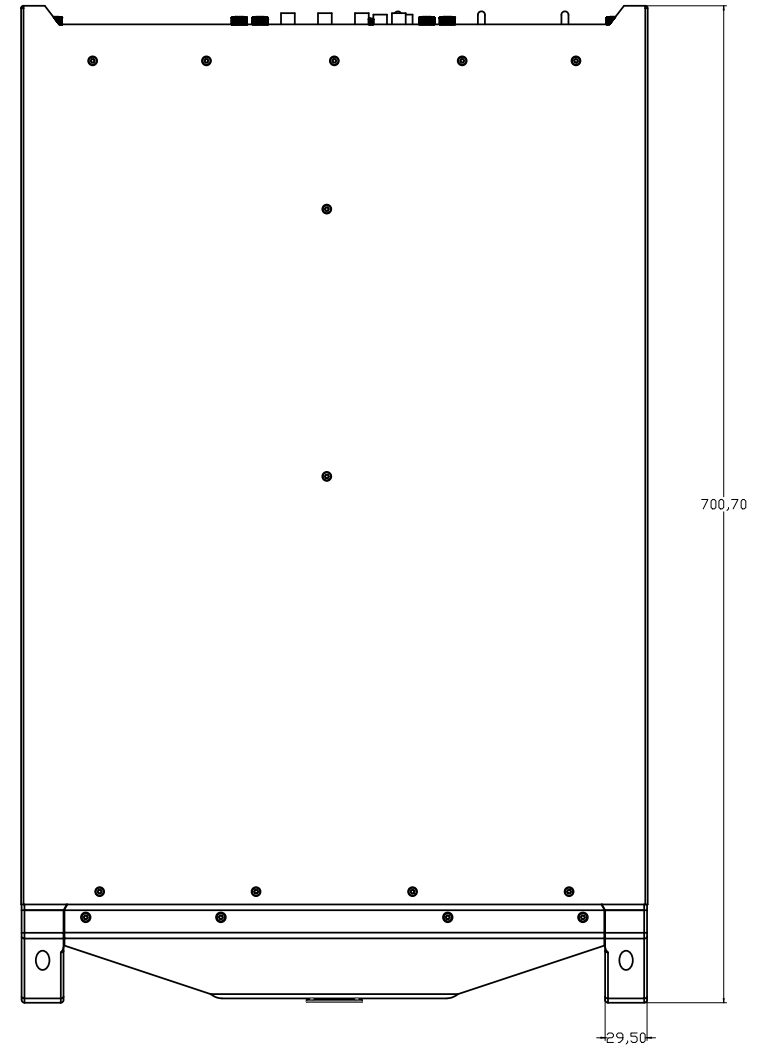

Rectangular feet 50x18 (x4)

MODEL : AQL-RS4
 All dimensions in mm
 Weight : 37kg