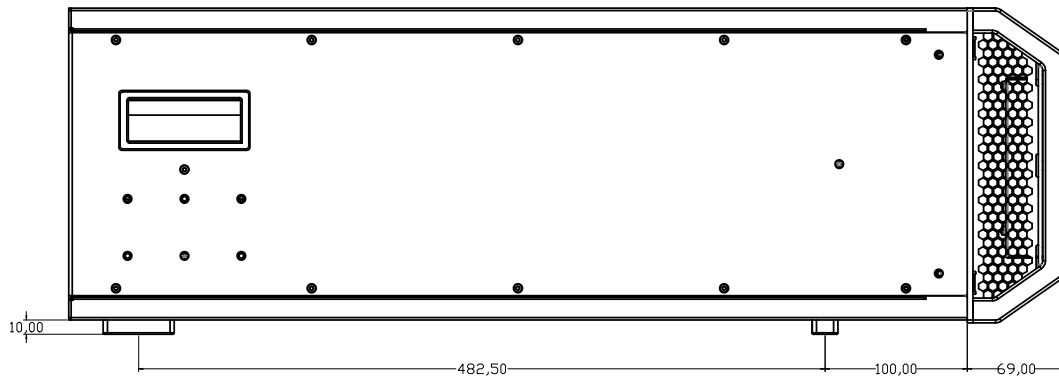

Rectangular feet 50x18 (x4)

MODEL : AQL-RS4
 All dimensions in mm
 Weight : 37kg