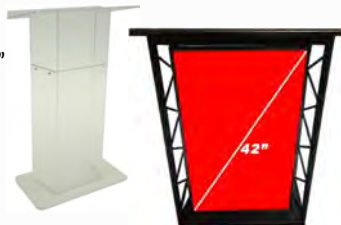

### Acrylic Lecterns and Truss Podiums

- Black Truss Podiums can accept a 42" or 43"
- Acrylic lecterns are 47 1/2" high (H-style)

**This is an add-on to our basic package**

### LG 86BH5C - 86" Ultra-Stretch UHD Display (3840 x 600 UHD resolution)

- Your content on one screen with 58:9 widescreen format
- Picture-by-Picture feature allows you to divide a screen into four parts in either portrait or landscape
- Edit content that consists of one video and several still images (up to 20) w/SuperSign Editor
- The display supports lateral tiling for 1x4 or 4x1 (landscape or portrait), and up to 4x4 with a daisy chain configuration