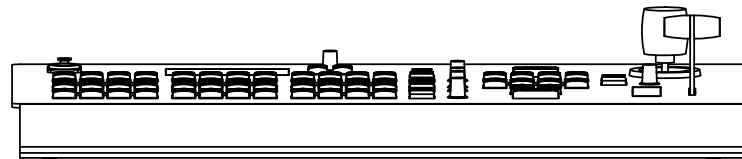

RC400T DRAWING

Amovable wrist rest support

Side profile view in table recessed installation
Cutout 555x335mm

All dimensions in mm
WEIGHT: 8Kg