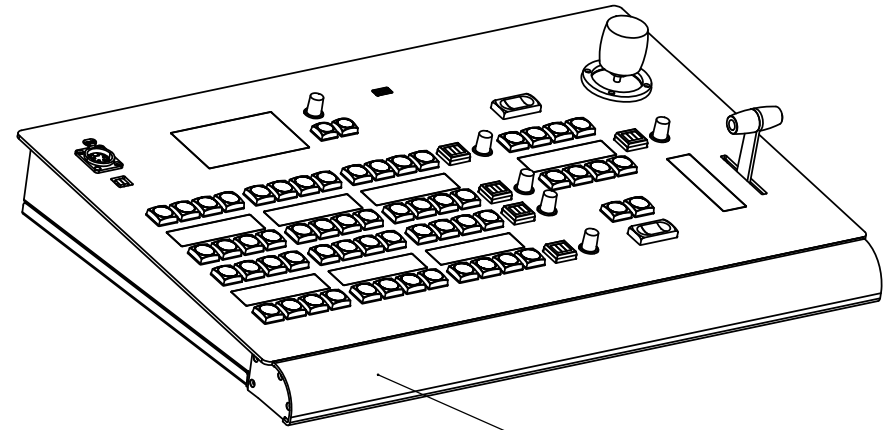

RC400T DRAWING

Amovable wrist rest support

Side profile view in table recessed installation
Cutout 555x335mm

All dimensions in mm
WEIGHT: 8Kg