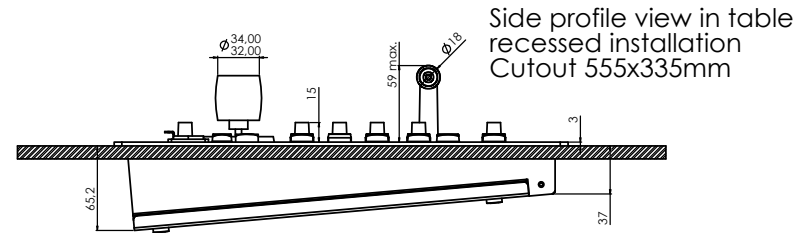

RC400T DRAWING

Amovable wrist rest support

Side profile view in table recessed installation
Cutout 555x335mm

All dimensions in mm
WEIGHT: 8Kg