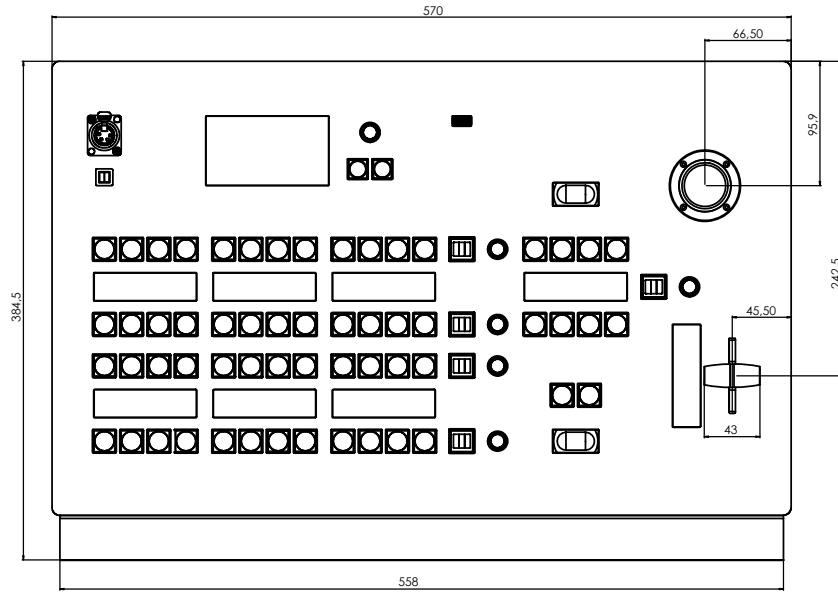

RC400T DRAWING

Amovable wrist rest support

Side profile view in table recessed installation
Cutout 555x335mm

All dimensions in mm
WEIGHT: 8Kg