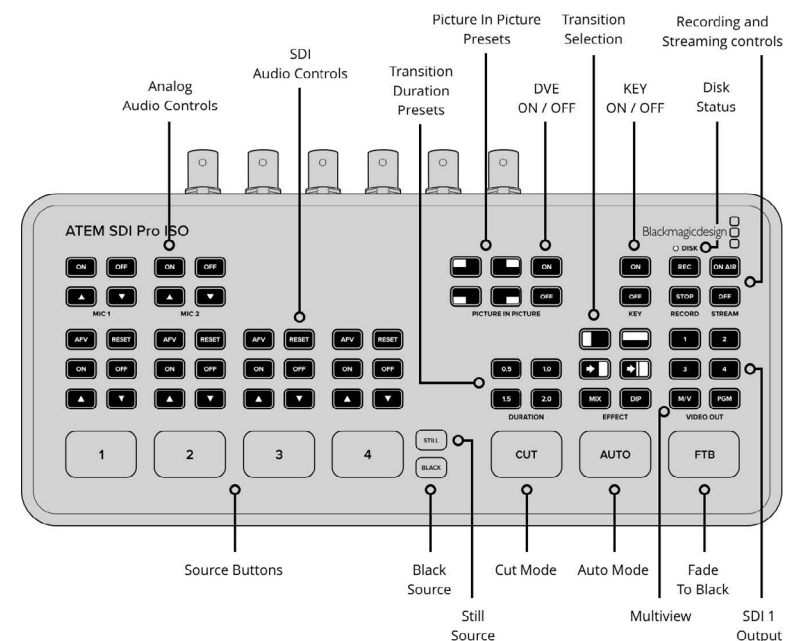

Portable Live Production

Blackmagic Design ATEM SDI Pro ISO

4x2 SDI Hybrid/Streaming Switcher with Webcam function and ISO Recording

Portable Live Production! ATEM SDI is a family of live production switchers when you need extreme portability! ATEM SDI switchers are very similar to ATEM Mini, however the video connections are 3G-SDI and each model has double the number of video outputs! You get 4 SDI inputs on the ATEM SDI Pro ISO. All SDI inputs feature standards converters and re-sync! You even get DVEs for picture in picture effects! The USB works as a webcam for connecting video to computers. The Pro model features built in streaming. For audio the Fairlight mixer includes a compressor, limiter and 6 band parametric EQ on each input! ATEM SDI lets you connect multiple cameras so you can create interesting remote interviews with multiple camera angles.

- ▶ 40-input channel, 25-bus digital mixing console
- ▶ 32 Midas-designed, fully programmable mic preamps
- ▶ 25 Fully automated motorized 100 mm faders allow for instant overview, powerful scene management and DAW control
- ▶ 16 XLR outputs plus 6 additional line in/outputs, 2 phones connectors and a talkback section with integrated or external mic
- ▶ Main LCR, 6 matrix buses and 16 mix buses each featuring inserts, 6-band parametric EQ's and full dynamics processing, plus 8 DCA and 6 mute groups

Allen & Heath SQ-5 48-Channel / 36 Bus Digital Mixer

Powered by Allen & Heath's XCVI 96kHz FPGA engine, SQ-5 is built for professionals in demanding live sound, recording and streaming applications. Delivering class-leading high-resolution audio with an ultra-low <0.7ms latency, the SQ-5 gives you unrivalled power and audio fidelity.

- ▶ 96kHz FPGA Processing
- ▶ 48 Input Channels
- ▶ 16 Onboard Preamps
- ▶ DEEP Processing Ready
- ▶ 12 Stereo Mixes + LR

**NEW GEAR!
IN STOCK NOW...**