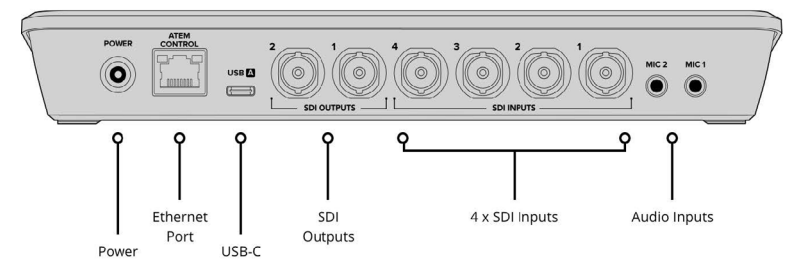

Portable Live Production

Blackmagic Design ATEM SDI Pro ISO

4x2 SDI Hybrid/Streaming Switcher with Webcam function and ISO Recording

Portable Live Production! ATEM SDI is a family of live production switchers when you need extreme portability! ATEM SDI switchers are very similar to ATEM Mini, however the video connections are 3G-SDI and each model has double the number of video outputs! You get 4 SDI inputs on the ATEM SDI Pro ISO. All SDI inputs feature standards converters and re-sync! You even get DVEs for picture in picture effects! The USB works as a webcam for connecting video to computers. The Pro model features built in streaming. For audio the Fairlight mixer includes a compressor, limiter and 6 band parametric EQ on each input! ATEM SDI lets you connect multiple cameras so you can create interesting remote interviews with multiple camera angles.

- ▶ 40-input channel, 25-bus digital mixing console
- ▶ 32 Midas-designed, fully programmable mic preamps
- ▶ 25 Fully automated motorized 100 mm faders allow for instant overview, powerful scene management and DAW control
- ▶ 16 XLR outputs plus 6 additional line in/outputs, 2 phones connectors and a talkback section with integrated or external mic
- ▶ Main LCR, 6 matrix buses and 16 mix buses each featuring inserts, 6-band parametric EQ's and full dynamics processing, plus 8 DCA and 6 mute groups

Allen & Heath SQ-5 48-Channel / 36 Bus Digital Mixer

Powered by Allen & Heath's XCVI 96kHz FPGA engine, SQ-5 is built for professionals in demanding live sound, recording and streaming applications. Delivering class-leading high-resolution audio with an ultra-low <0.7ms latency, the SQ-5 gives you unrivalled power and audio fidelity.

- ▶ 96kHz FPGA Processing
- ▶ 48 Input Channels
- ▶ 16 Onboard Preamps
- ▶ DEEP Processing Ready
- ▶ 12 Stereo Mixes + LR

**NEW GEAR!
IN STOCK NOW...**