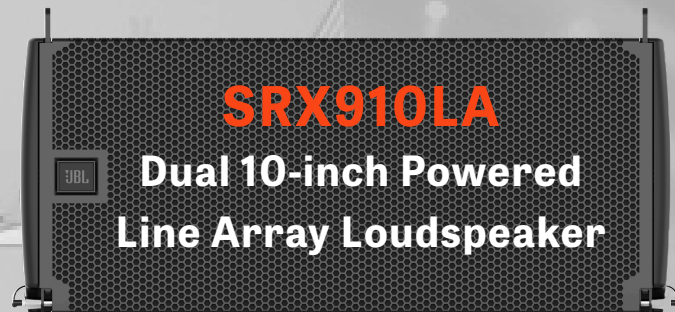

NEW EQUIPMENT FROM RENTEX!

JBL SRX900 Series

Powered Line Array Loudspeakers!

Available Configurations

- Ground Stack Package
- Pole Mount Package
- Rigging Package

VIEW ONLINE

RENTEX
Audio Visual & Computer Rentals "Since 1980"
Rent from a Partner, Not a Competitor