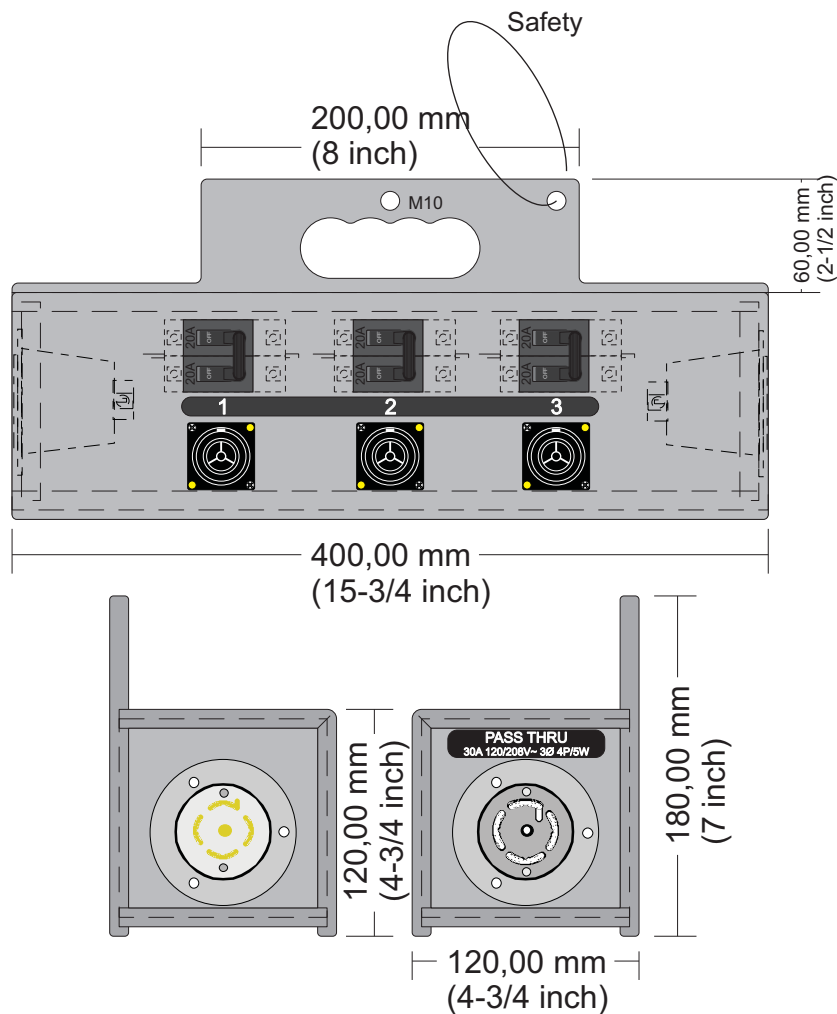

Input Type 1xL21-30 1xL21-30 pass thru	Branch Devices 3x Powercon TRUE1	Protection 3x Breaker 20A/2P
Dimensions Length: 400,00 mm (15-3/4 inch) Height: 180,00 mm (7 inch) Width: 120,00 mm (4-3/4 inch)	Rating Rated Voltage: 120/208V ~ 3Ø 4P/5W Rated Current: 30A / 50/60Hz Nema 1 Dry Locations	Options

Project:
Floorbox Series

Type:
FB-F3PT-3xTRUE1

18002138

Page: -1-